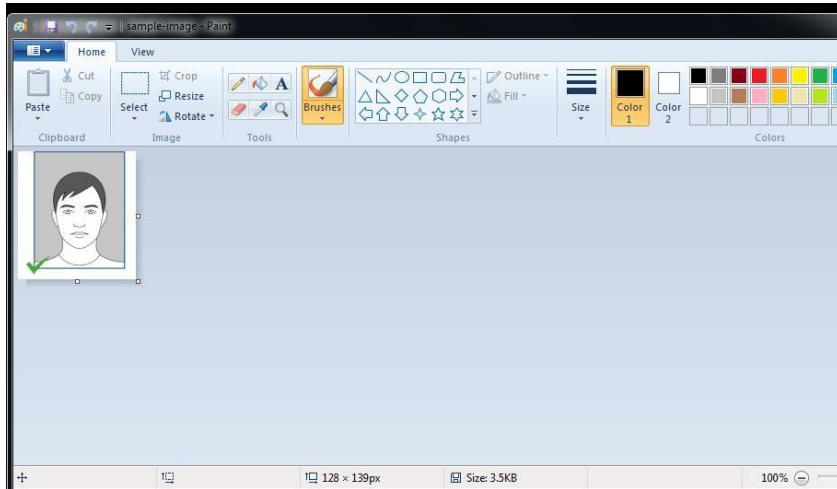

1. Open Your Photo in Paint Brush

2. Click on the Button 'Resize'

3. Select Pixels

4. Remove the Tick in Maintain Aspect Ratio (Uncheck) and change values 138 (horizontal) and 177 (vertical)

5. Image Resized. You can see the Bottom of the page and confirm the size