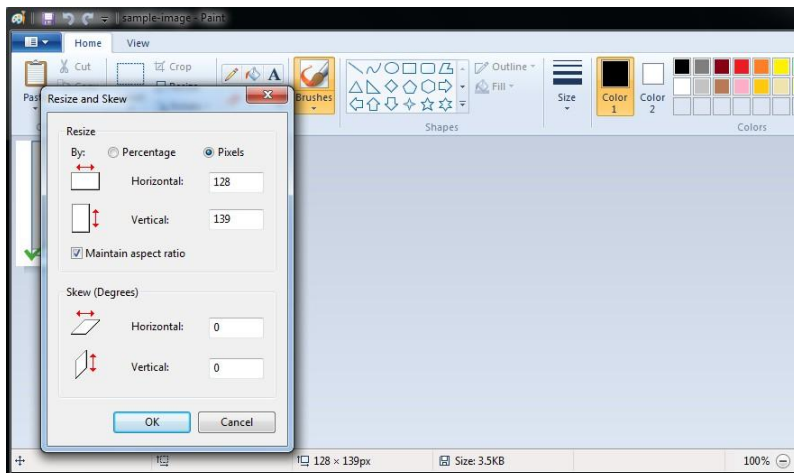

1. Open Your Photo in Paint Brush

2. Click on the Button 'Resize'

3. Select Pixels

4. Remove the Tick in Maintain Aspect Ratio (Uncheck) and change values 138 (horizontal) and 177 (vertical)

5. Image Resized. You can see the Bottom of the page and confirm the size