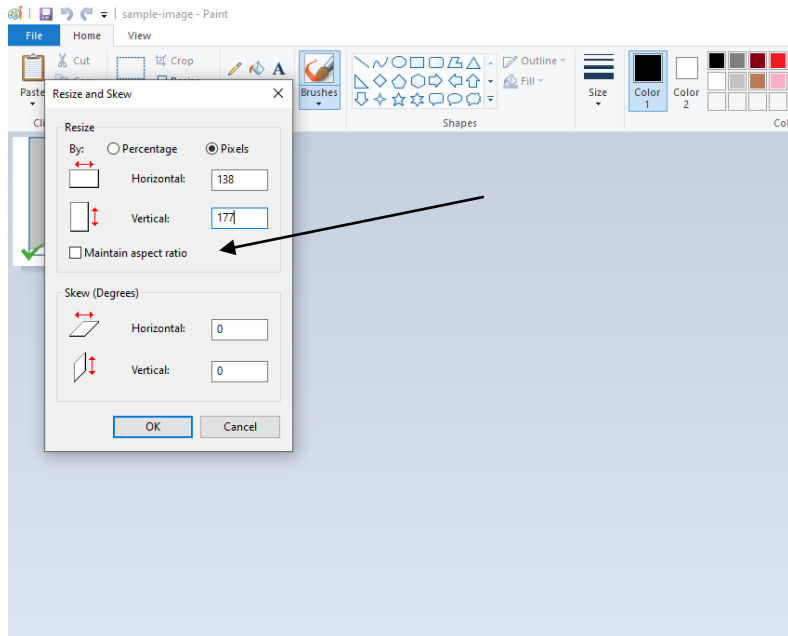

1. Open Your Photo in Paint Brush

2. Click on the Button 'Resize'

3. Select Pixels

4. Remove the Tick in Maintain Aspect Ratio (Uncheck) and change values 138 (horizontal) and 177 (vertical)

5. Image Resized. You can see the Bottom of the page and confirm the size