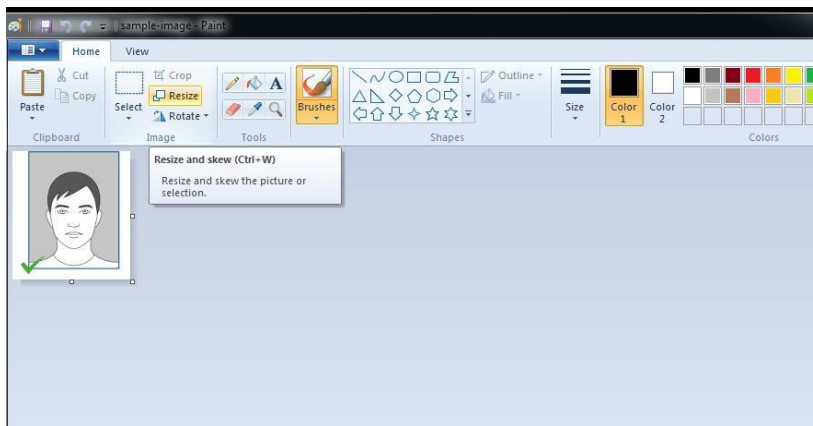

1. Open Your Photo in Paint Brush

2. Click on the Button 'Resize'

3. Select Pixels

4. Remove the Tick in Maintain Aspect Ratio (Uncheck) and change values 138 (horizontal) and 177 (vertical)

5. Image Resized. You can see the Bottom of the page and confirm the size